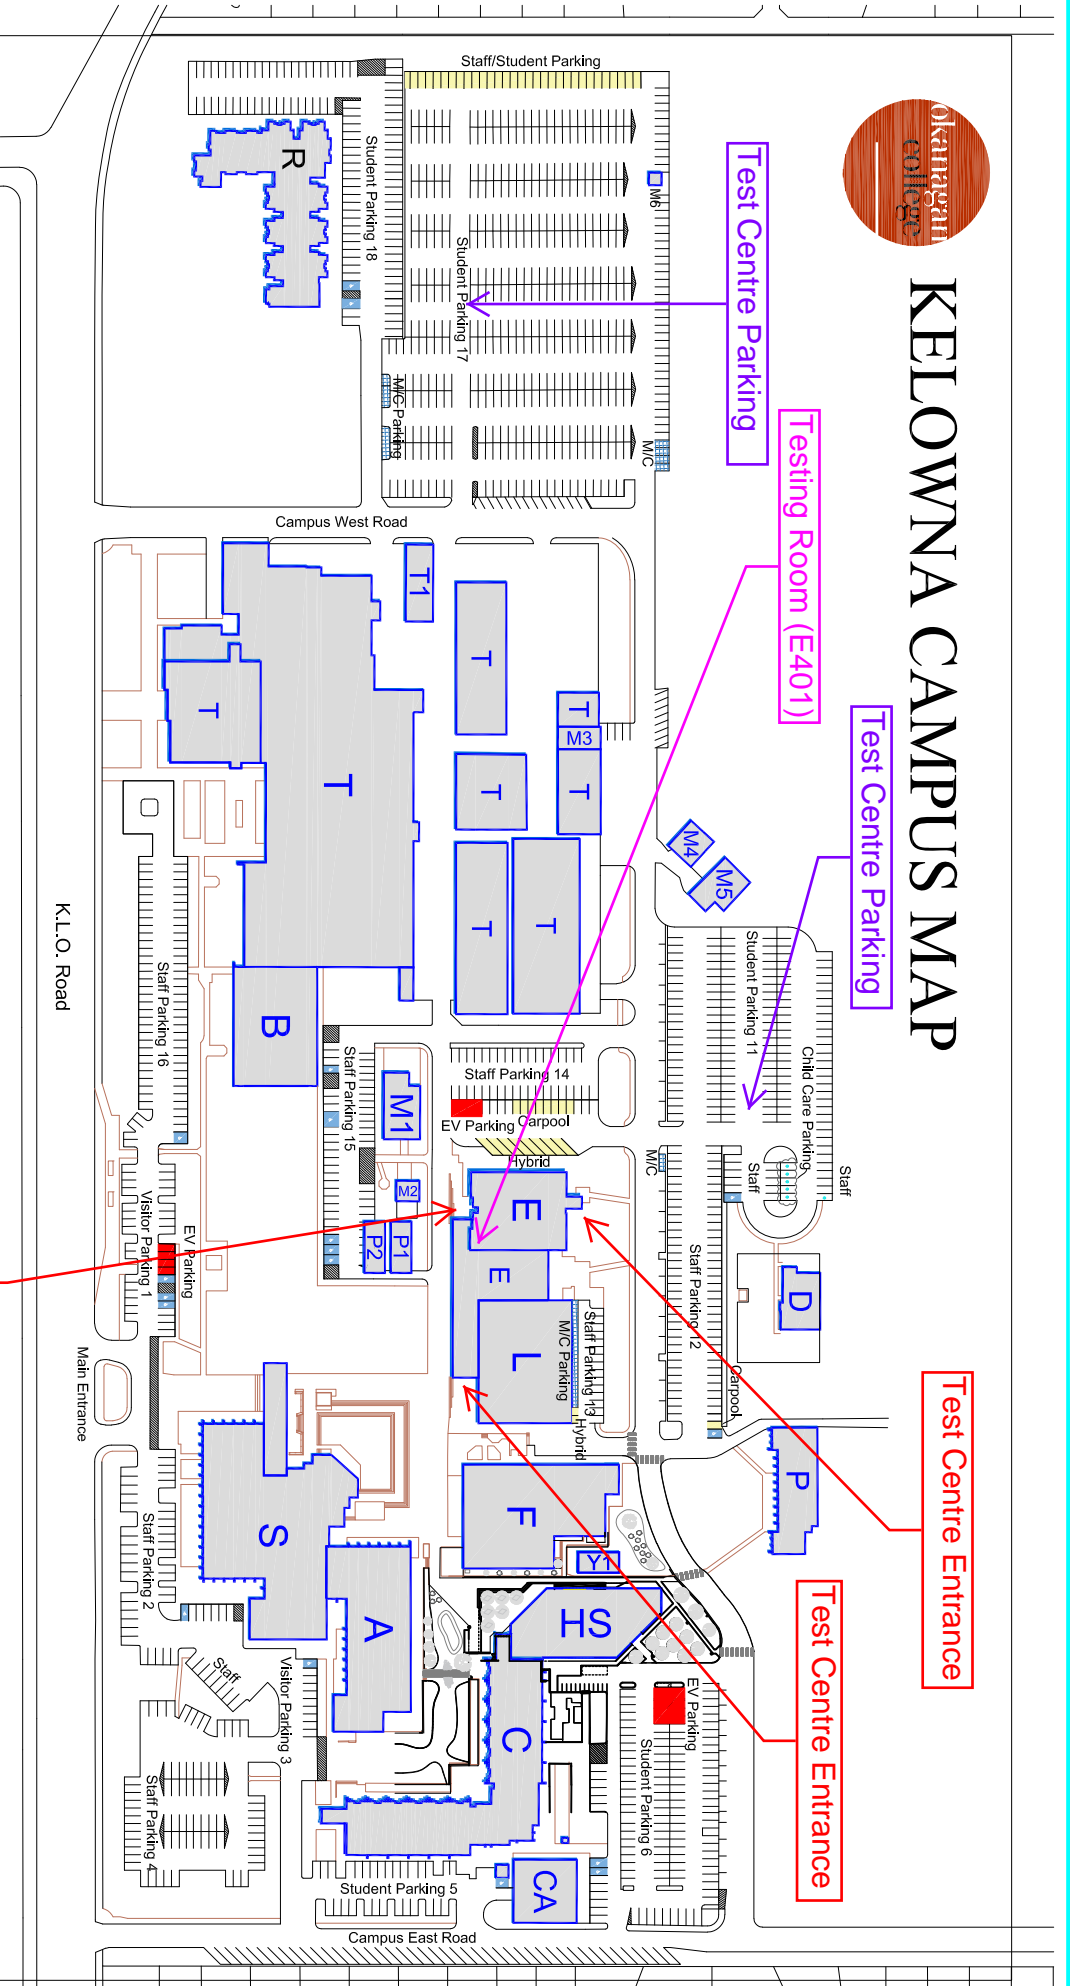

# KELOWNA CAMPUS MAP

- A CONTINUING STUDIES
- B BUSINESS EDUCATION
- C LAB ANNEX
- CA YMCA CHILD CARE FACILITY
- E CENTRE FOR LEARNING INTERNATIONAL
- F CAFETERIA
- H OLD HEALTH BUILDING

- HS HEALTH SCIENCE BUILDING
- L LIBRARY BUILDING
- M CENTRAL HEATING PLANT
- P FACILITIES MANAGEMENT
- P ANCILLARY AND BUSINESS SERVICES
- P ALUMNI AND ADVANCEMENT/OC FOUNDATION
- R SKAHA RESIDENCE
- S STUDENT SERVICES BUILDING
- T TRADES BUILDING

Test Centre Entrance

Test Centre Entrance

Test Centre Entrance